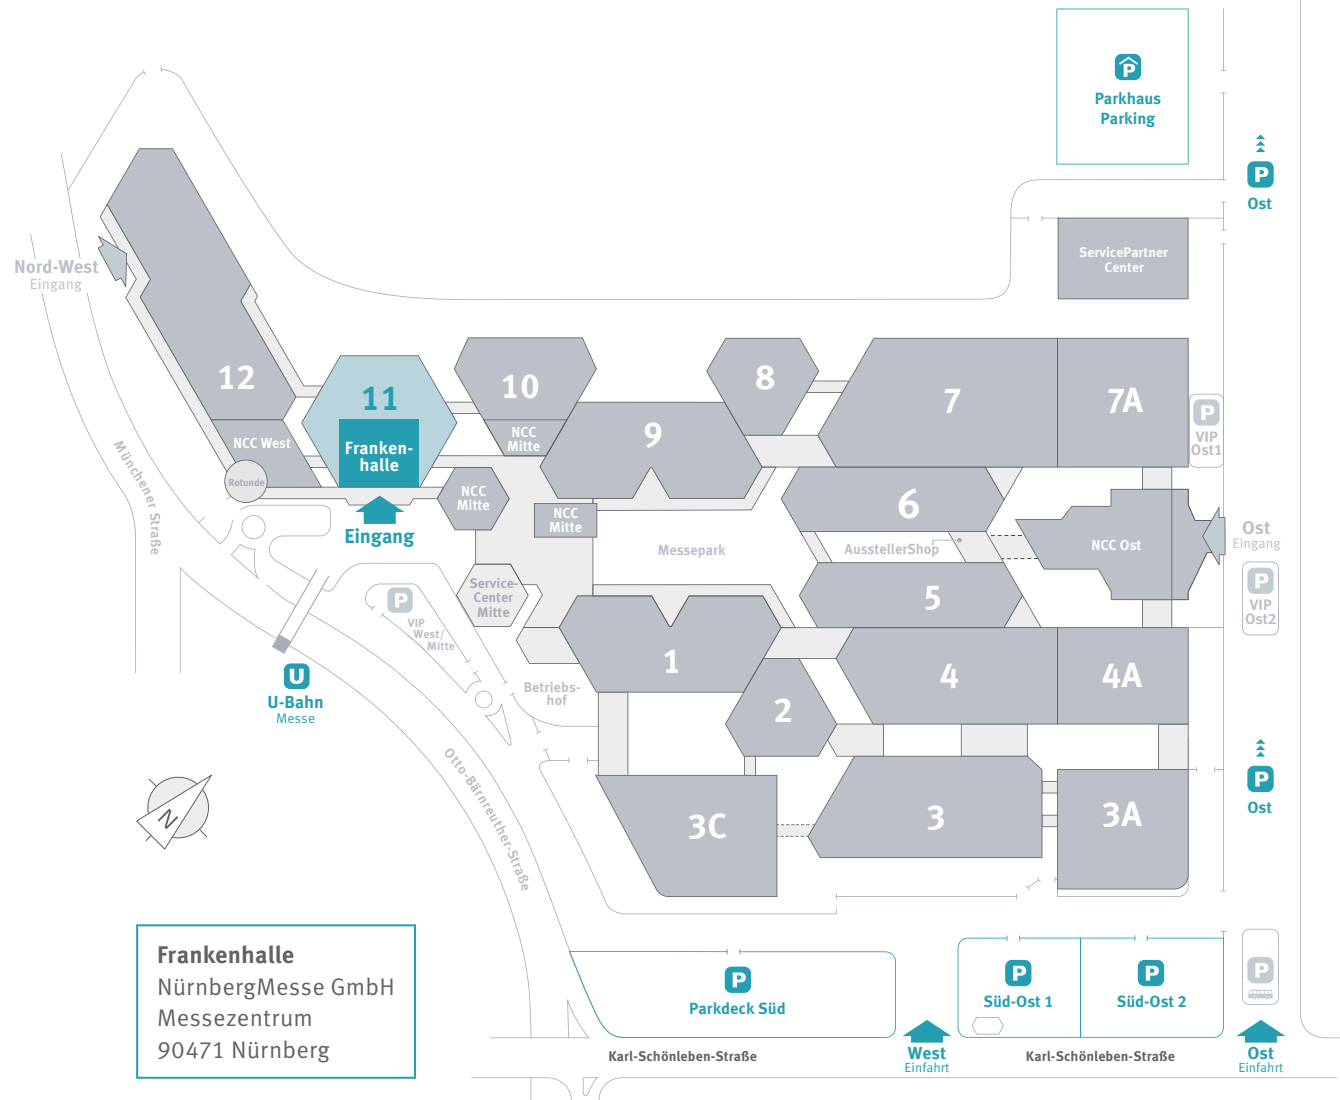

Directions Annual General Meeting of Schaeffler AG

on April 24, 2019

By Rail:

The “Frankenhalle” can be reached by the U1 underground train line (“Messe” station).

By Car:

Address for navigation system:
“Karl-Schoenleben-Strasse” or “exhibition centre” as special destination.

Sufficient parking space is available.

We wish you a good journey.

Frankenhalle
NürnbergMesse GmbH
Messezentrum
90471 Nürnberg