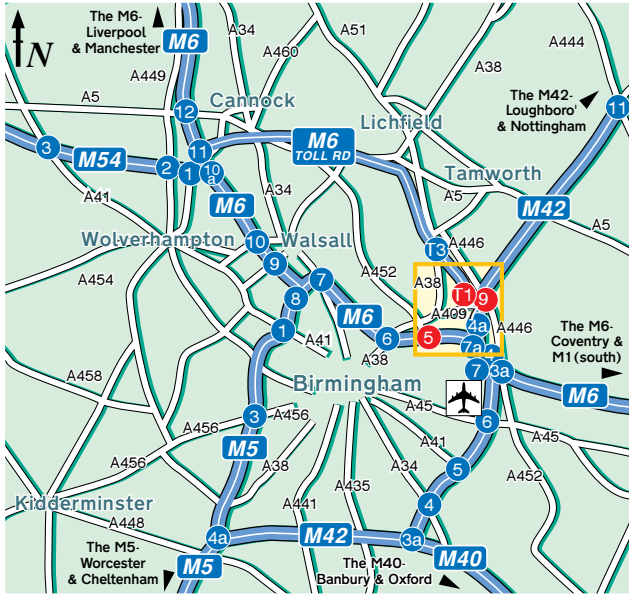

## Locator Map

## Public Transport

**By Rail, Birmingham International Station.**  
Approximately 10 minutes by taxi. For more information on train times and operators phone National Rail Enquiries on 08457 484950.

**Birmingham Airport.**  
Approximately 10 minutes by taxi.